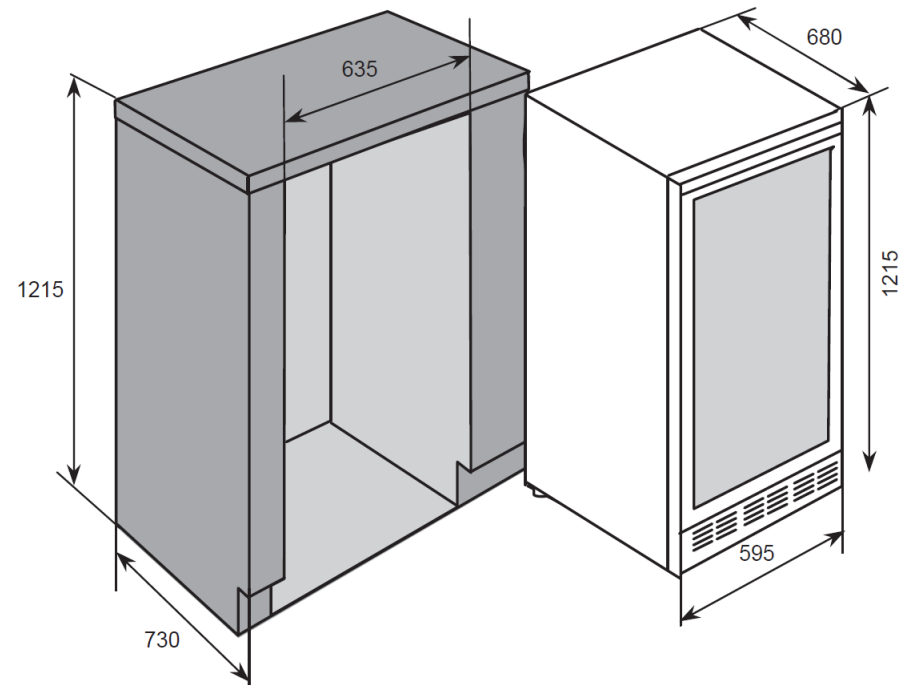

LWC694

Wine Storage Freestanding 600mm

Serving Australia since 1956

Features

- 87 bottle wine chiller
- 270 litre capacity
- Smoked tempered glass with a slim stainless steel frame
- Recessed handle top, bottom and side
- Blue internal illumination
- 8 black wire shelves with beech wood trim
- 6 shelves with telescopic rails for easy access
- Internal touch control operation
- Red digital display
- Temperature range upper shelves 5-12°C
- Temperature range lower shelves 12-22°C
- Maintains 50-80% humidity
- Circulated fan cooling for balanced storage temperature
- Vibration free compressor - sediment wont stir in the bottle
- Auto defrosting
- Reversible door

Dimensions

595mm (W) x 680mm (D) x 1215mm (H)

IMPORTANT

Allow gap between unit and cupboard on either side to allow for door opening.

Standard Accessories

- 8 black wire shelves with beech wood trim

2 Year Warranty

Technical features

- Energy consumption: 0.86KWh /24hrs
- Connected Power: 135W 85amp
- 40 dB

EAN: 93 291130047 90