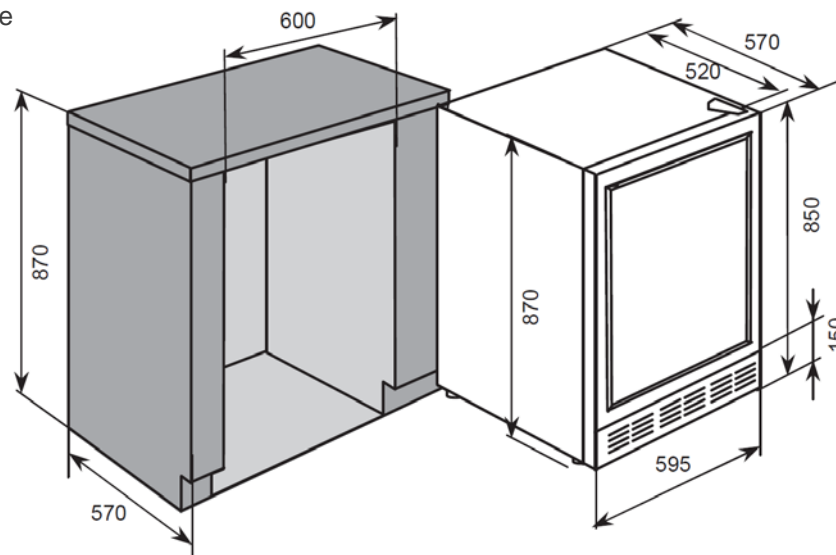

LWC646

Wine Storage Built Under 600mm

Serving Australia since 1956

Features

- 46 bottle wine chiller
- 145 litre capacity
- Smoked tempered glass with a slim stainless steel frame
- Blue internal illumination
- 6 black wire shelves with beech wood trim
- Recessed handle top, bottom and side
- Internal touch control operation
- Red digital display
- Temperature range upper shelves 5-12°C
- Temperature range lower shelves 12-22°C
- Circulated fan cooling for balanced storage temperature
- Vibration free compressor - sediment wont stir in the bottle
- Maintains 50-80% humidity
- Auto defrosting
- Reversible door

Dimensions

595mm (W) x 570mm (D) x 870 (up to 890)mm (H)

IMPORTANT

Allow gap between unit and cupboard on either side to allow for door opening

Standard Accessories

- 6 black wire shelves with beech wood trim

2 Year Warranty

Technical features

- Energy consumption: 0.68KWh /24hrs
- Connected Power: 100W 55 amp
- 39 db

EAN: 93 291130048 13